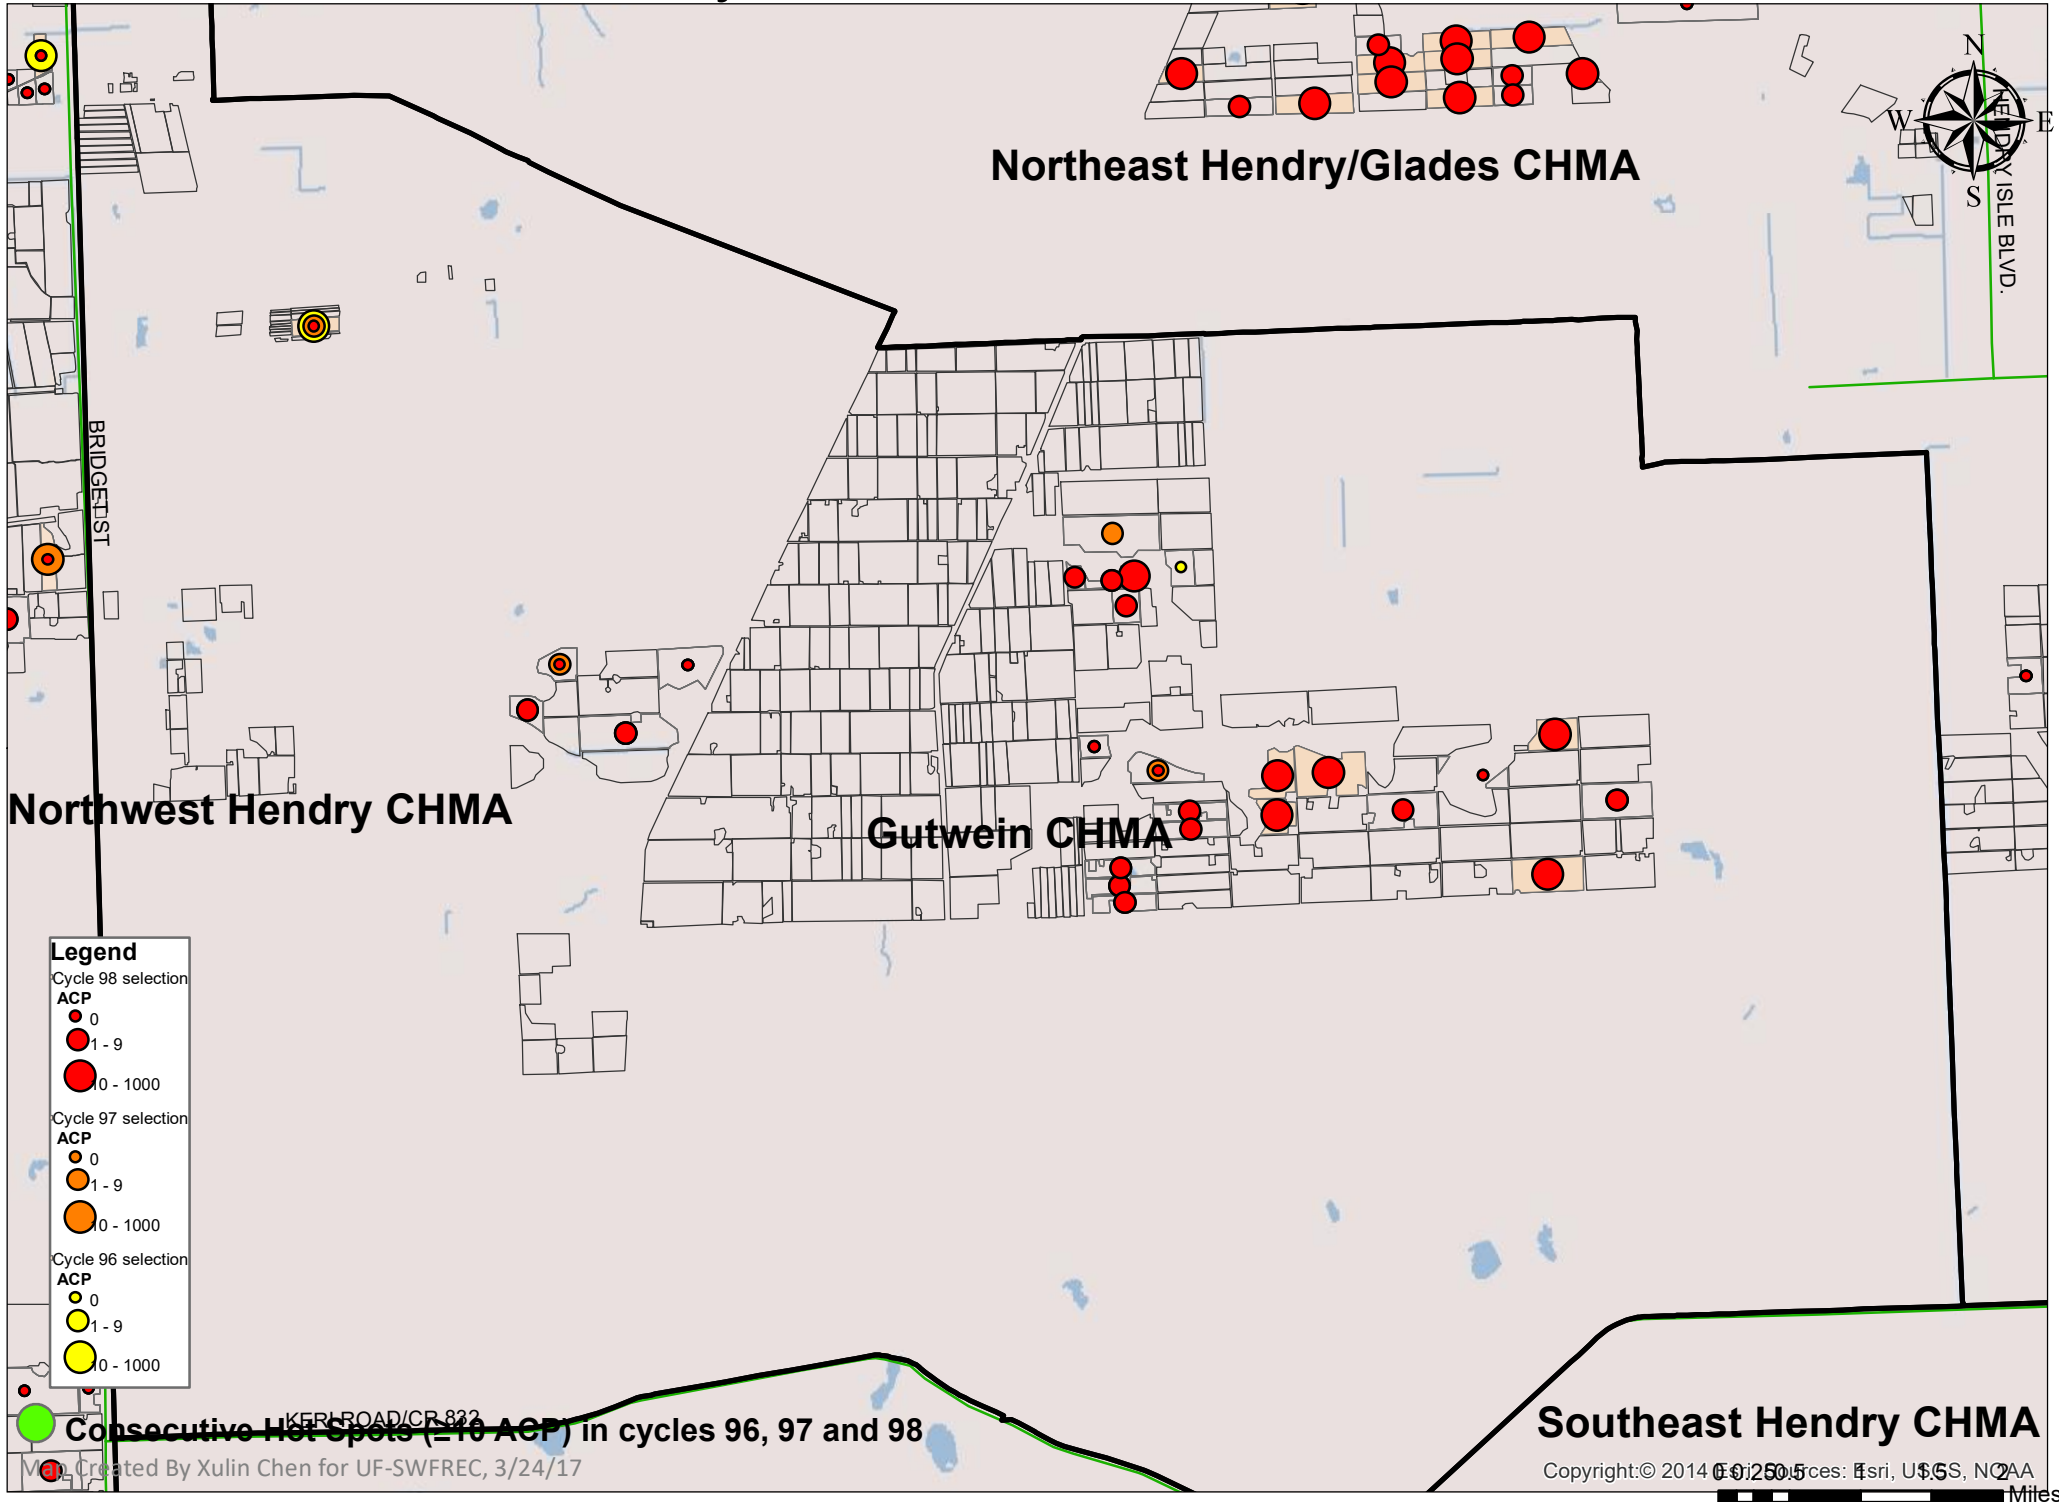

ACP for Cycles 96, 97 and 98 in Gulf CHMAs

Northeast Hendry/Glades CHMA

Northwest Hendry CHMA

Gutwein CHMA

Southeast Hendry CHMA

BRIDGET ST

ISLE BLVD.

KER ROAD/CR 822