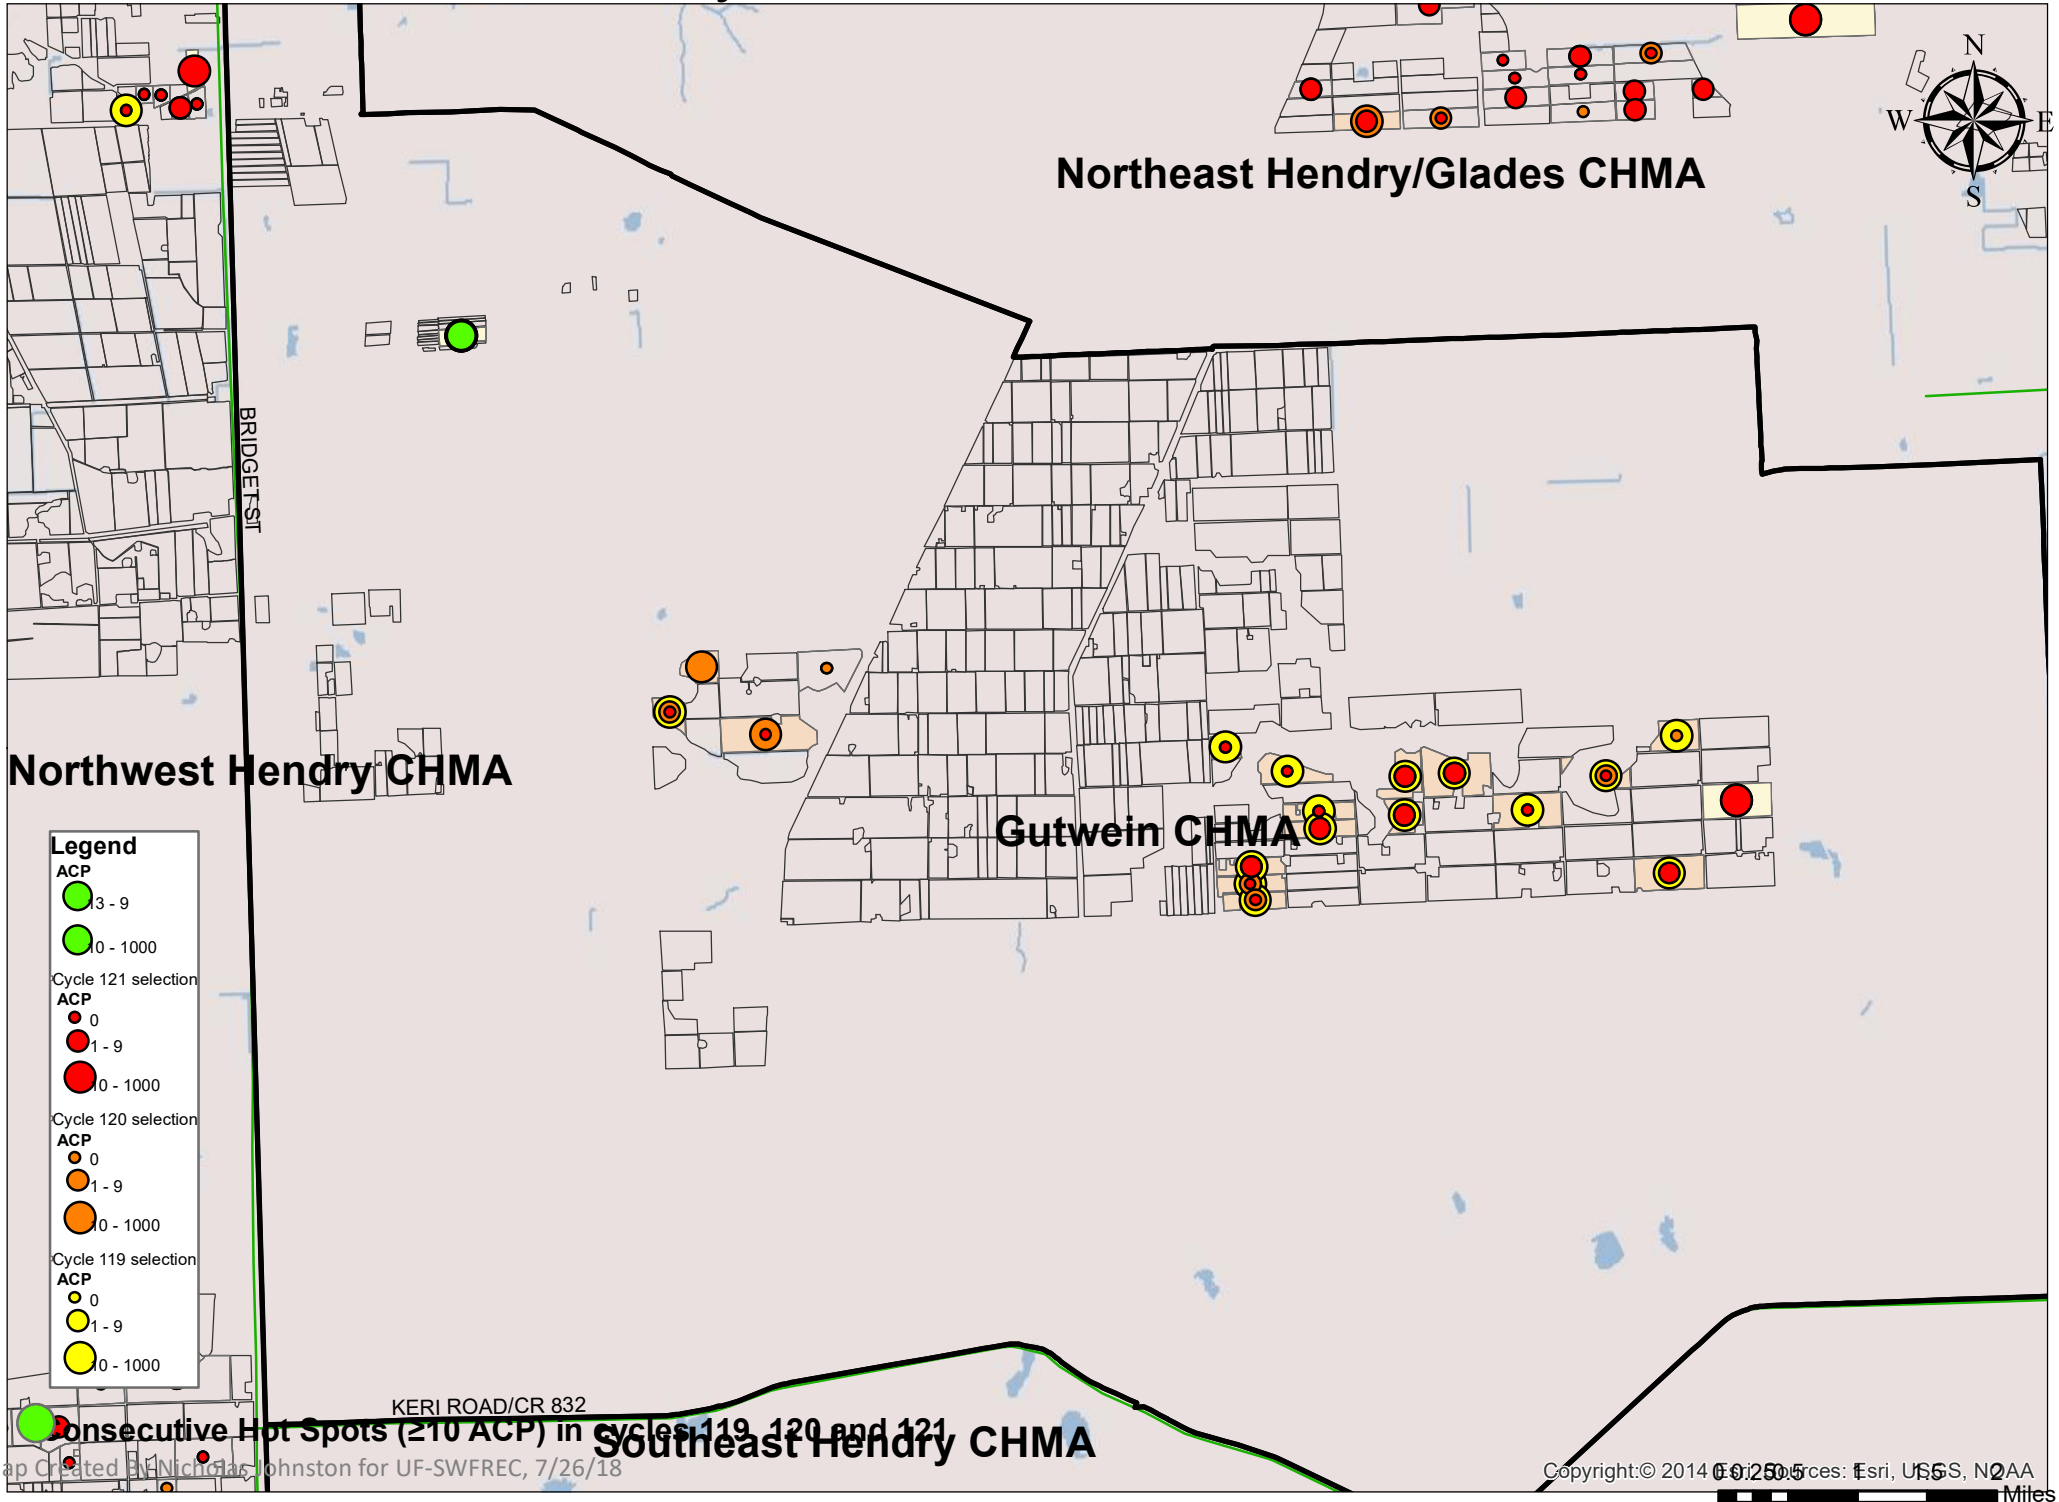

ACP for Cycles 119, 120 and 121 in Gulf CHMAs

Northwest Hendry CHMA

Northeast Hendry/Glades CHMA

Gutwein CHMA

Southeast Hendry CHMA

BRIDGET ST

KERI ROAD/CR 832