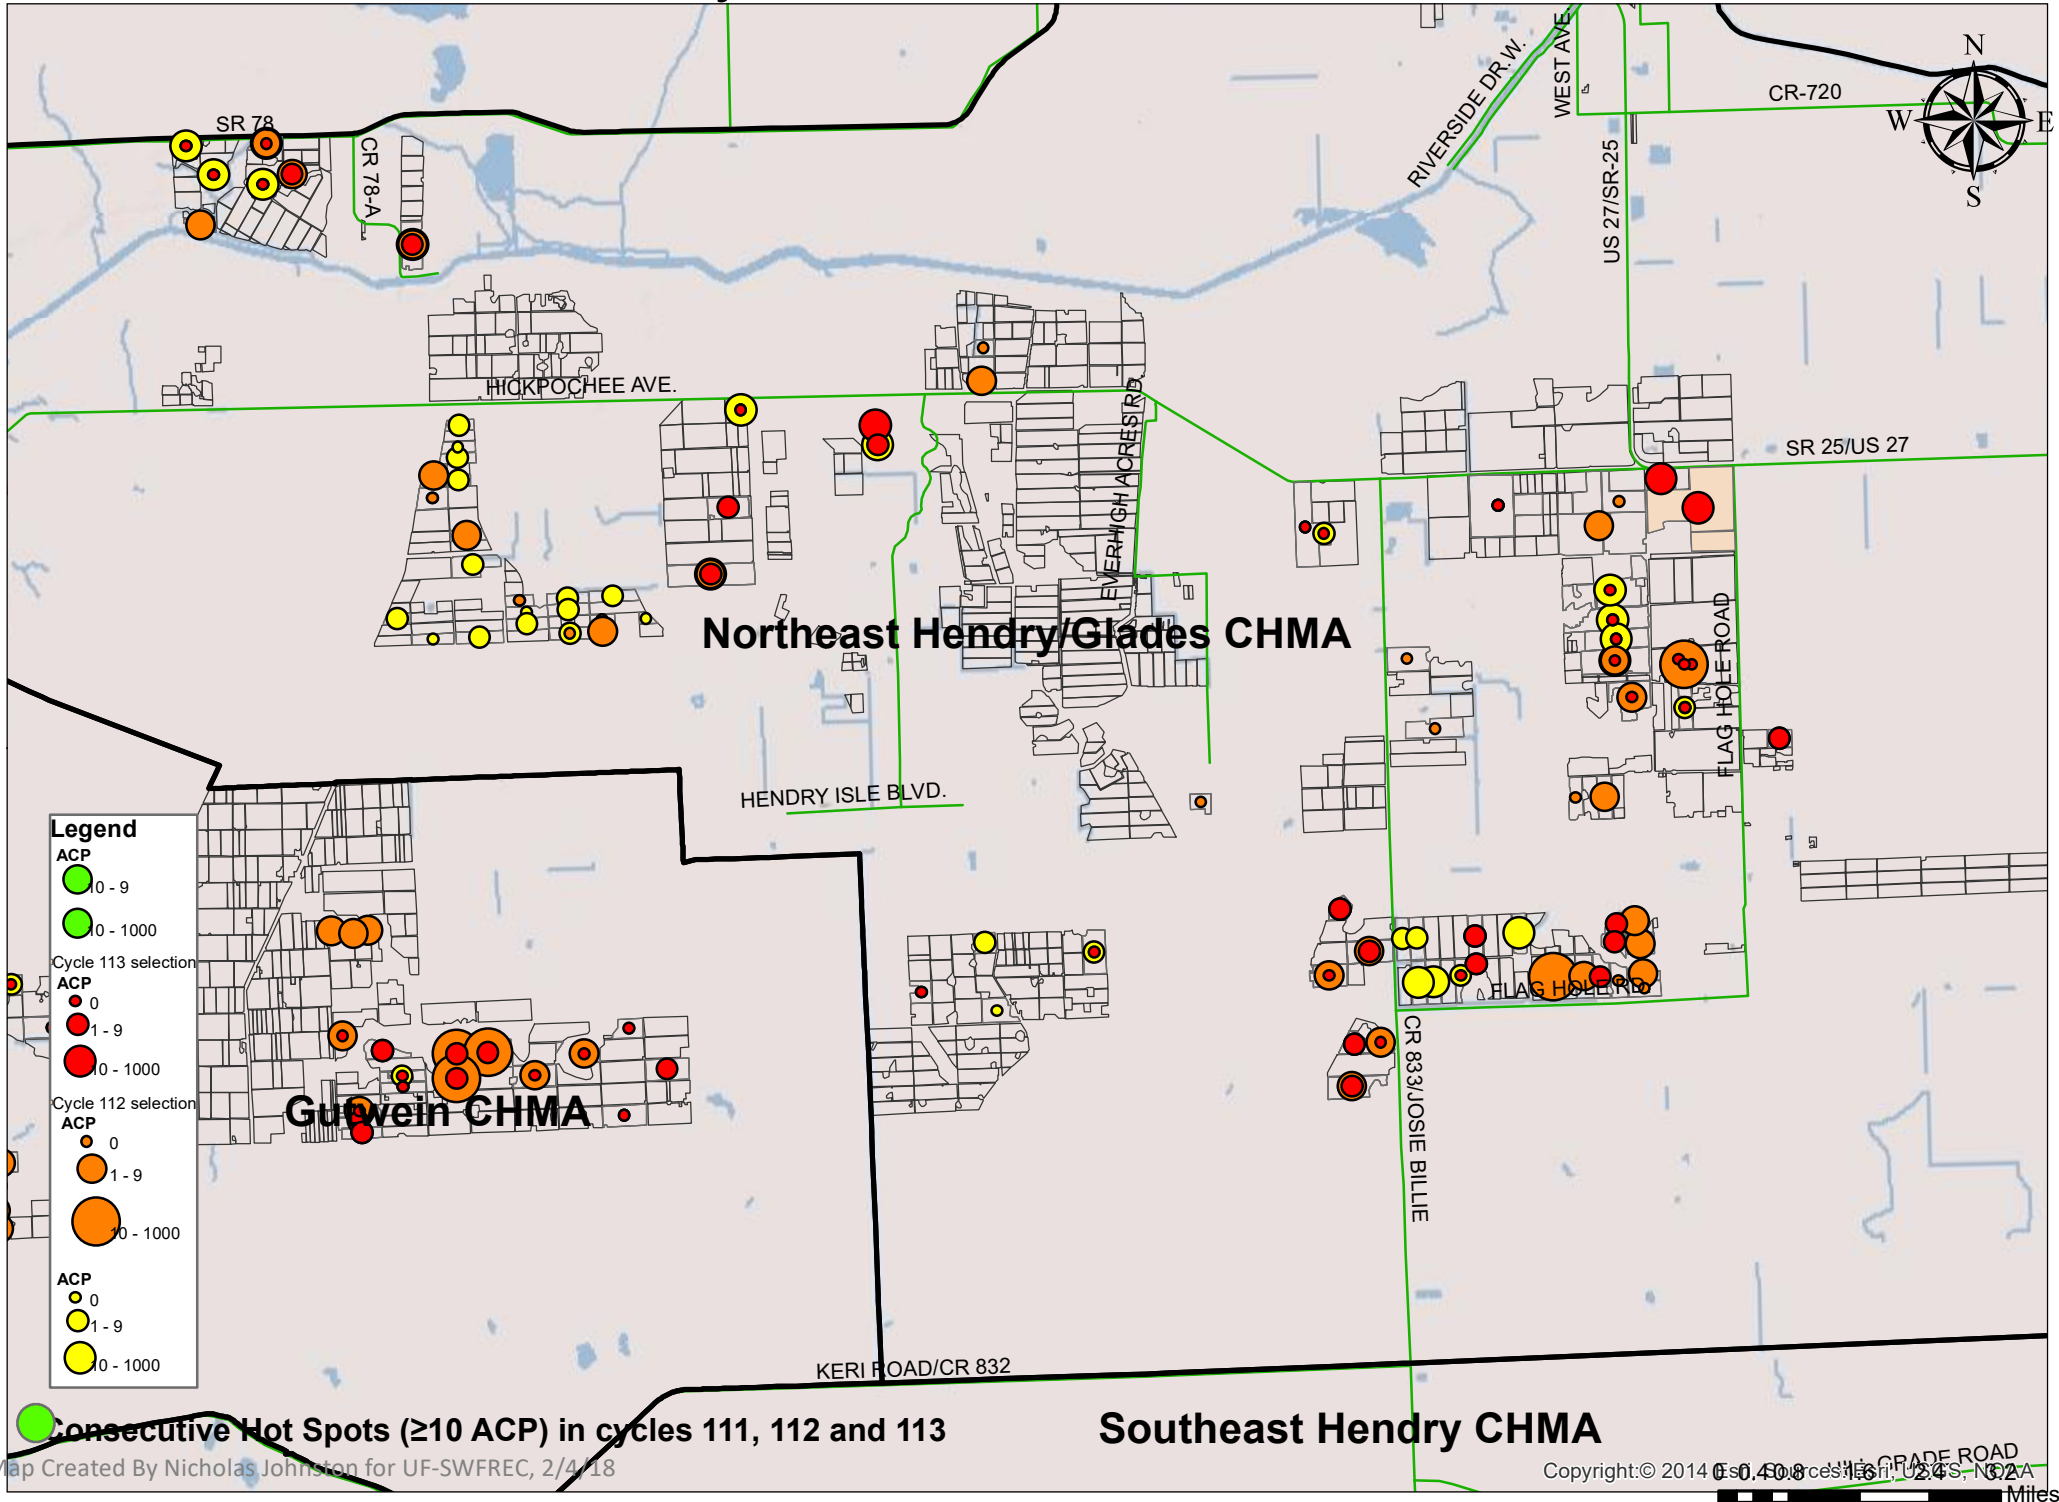

# ACP for Cycles 111, 112 and 113 in Gulf CHMAs

**Northeast Hendry/Glades CHMA**

**Gulfweir CHMA**

**Southeast Hendry CHMA**